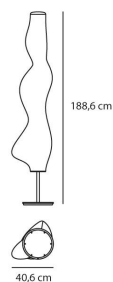

PRODUCT DATA SHEET

Empirico terra

**DESIGN BY :**

Karim Rashid
2012

MATERIALS :

Polyethylene, aluminum

DESCRIPTION :

Floor lamp, extension of the Empirico range. Structure in painted aluminum, rotationally moulded polyethylene with opal glossy finish.

Light emission

IP 20  
Dimmer

TECHNICAL DATA SHEET

FEATURES

Product name: Empirico terra
Article Code: 1654010A
Colour: White
Material: Polyethylene, aluminum
Series: Design
Environment: Indoor
Area contract: Private Residence

DIMENSIONS

Height: (cm) 188
Cutout width: (cm) 40.6
Cutout shape:

LAMPS INCLUDED

Category: FLUO
Number: 2
Lbs: T5
Watt: 35
Socket: G5
Class: A

DIMENSIONS**LAMP**

IP 20  

Dimmer

ELECTRICAL