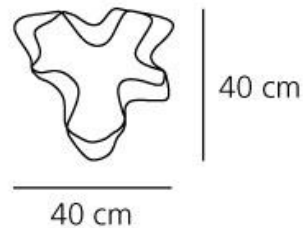

DIMENSIONS

LAMP

IP 20

ELECTRICAL

Voltage: 220V-240V