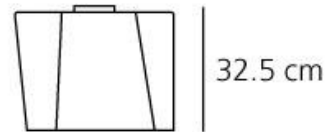

DIMENSIONS

LAMP

IP 20

ELECTRICAL

Voltage: 220V-240V